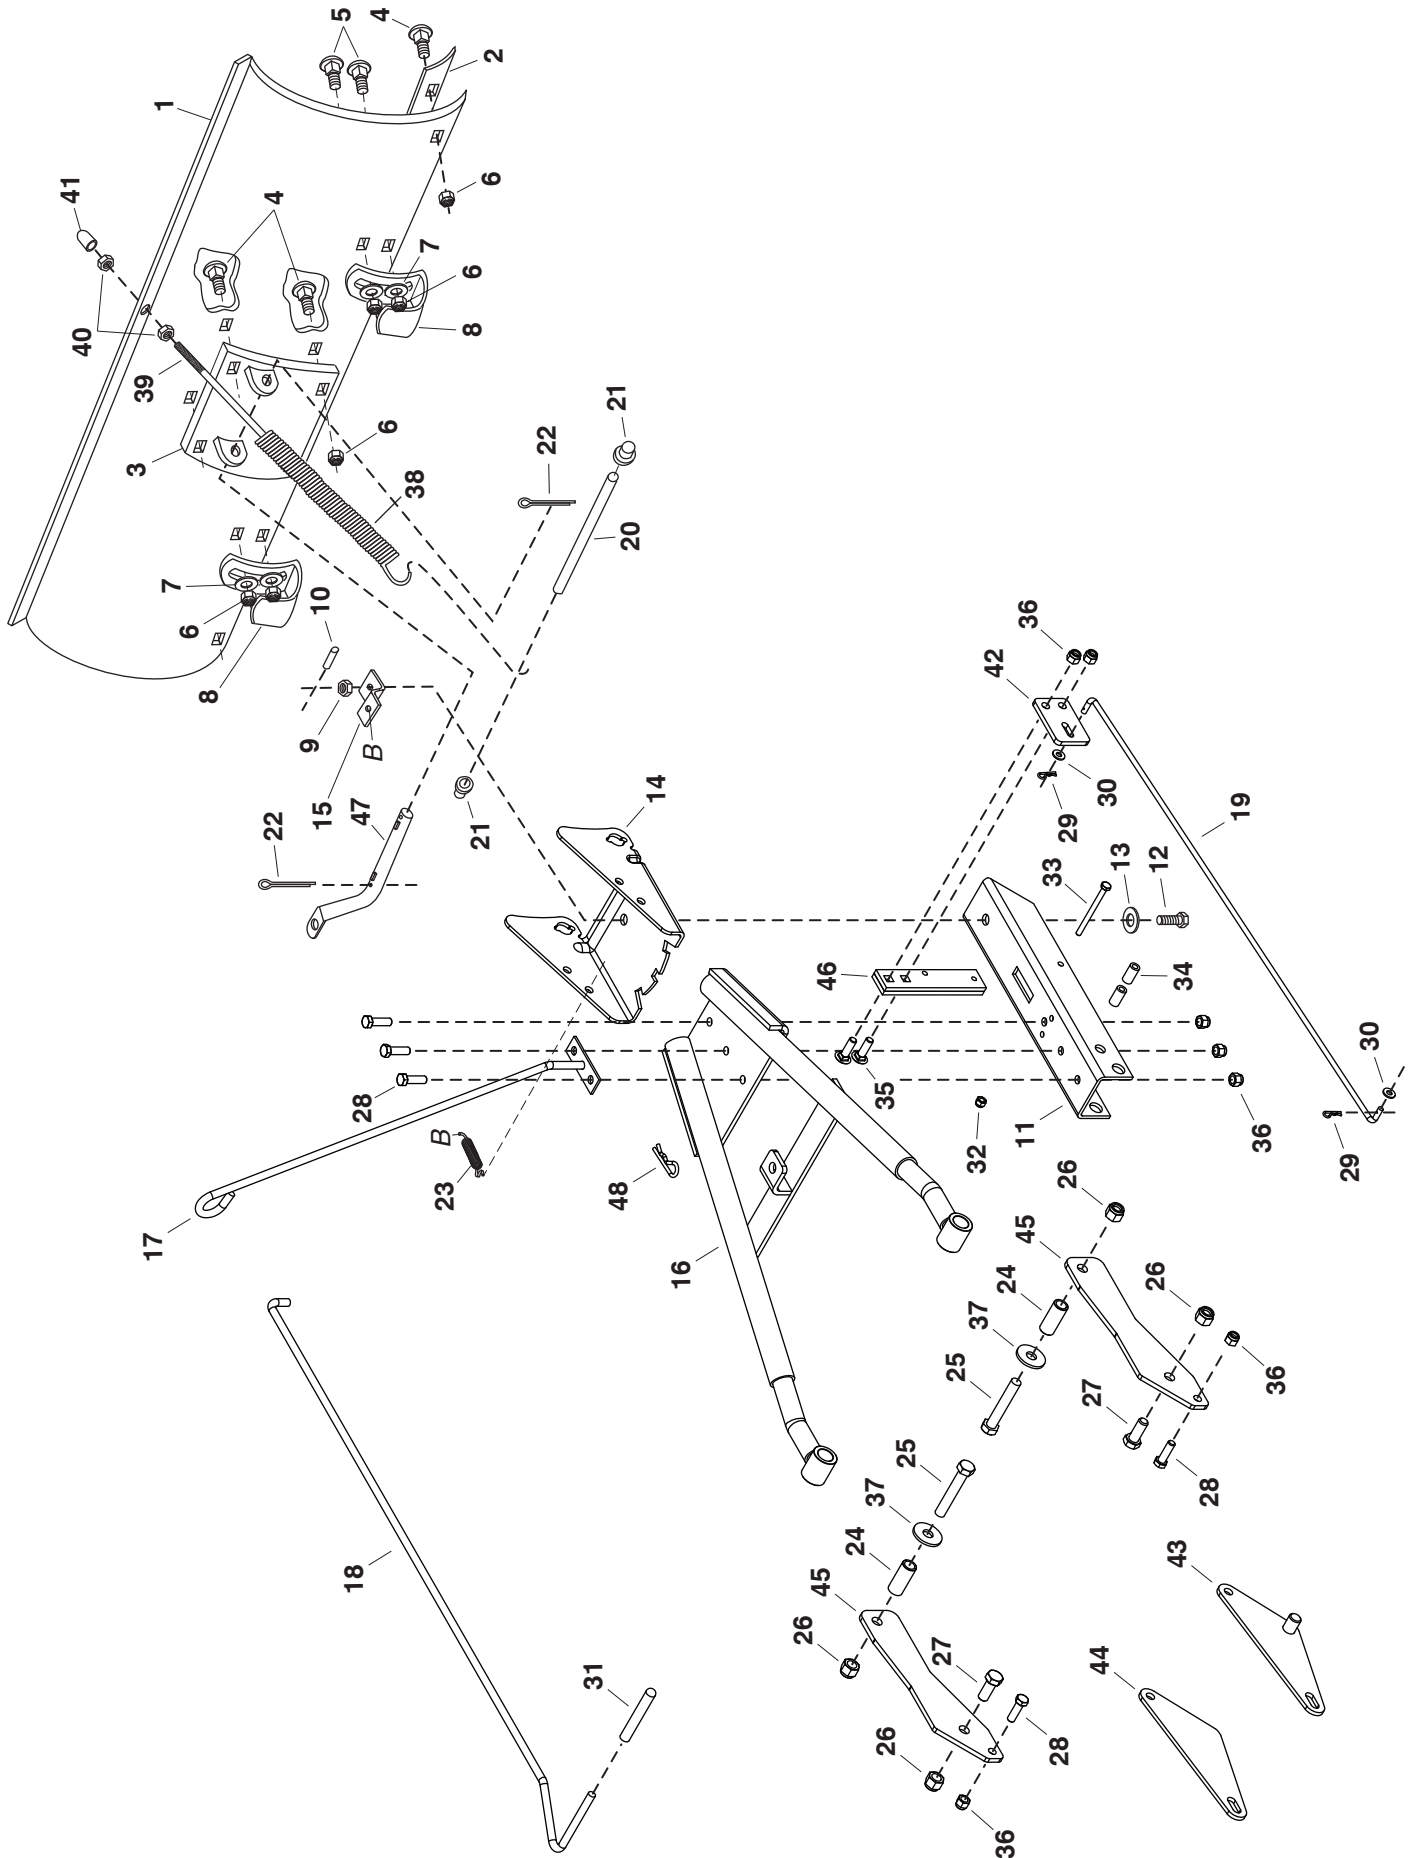

REPAIR PARTS FOR 966 97 87-01 42" SNOW BLADE

REPAIR PARTS FOR 966 97 87-01 42" SNOW BLADE

REF	QTY	PART NO	DESCRIPTION	REF	QTY	PART NO	DESCRIPTION
1	1	23114	42" Blade	26	4	712-3083	Nylock Nut, 1/2-13
2	1	23117	42" Wear Plate	27	2	43351	Hex Bolt, 1/2-13 x 1-1/4"
3	1	62980	Reinforcement Plate	28	5	43087	Hex Bolt, 3/8-16 x 1-1/4"
4	6	43080	Carriage Bolt, 5/16-18 x 3/4"	29	2	HA3090	Hair Cotter Pin, .08 x 1-1/8"
5	4	44326	Carriage Bolt, 5/16-18 x 1"	30	2	43088	Washer, 1/4"
6	10	47810	Nylock Nut, 5/16-18	31	1	HA9822	Grip
7	4	43081	Washer, 5/16"	32	1	47189	Nylock Nut, 1/4"
8	2	24690	Skid Shoe	33	1	46071	Hex Bolt, 1/4-20 x 3-1/4"
9	1	43262	Hex Lock Nut, 1/2-13	34	2	46053	Spacer, .28 x .50 x .95
10	1	43349	Spring Pin, 1/4" x 1"	35	2	710-0305	Carriage Bolt, 3/8-16 x 1-1/4"
11	1	24347	Push Channel	36	7	HA21362	Nylock Nut, 3/8-16
12	1	23131	Hex Bolt, Special	37	2	R19172410	Washer, .5312 x 1.5 x .1345
13	1	1540-118	Washer, .5312 x 1.25 x .0625	38	1	R9466R	Trip Spring
14	1	23958	Pivot Plate	39	1	44071	Hex Bolt, 3/8-16 x 3-1/2"
15	1	23130	Spring Mount Bracket	40	2	43015	Hex Nut, 3/8-16
16	1	66046	Frame Assembly	41	1	44074	Plastic Cap
17	1	66060	Strap Assembly	42	1	26215	Angle Bracket
18	1	40595	Pivot Rod	43	1	68174	Mount Assembly (RH)
19	1	40596	Control Rod	44	1	68175	Mount Assembly (LH)
20	1	23856	Spring Mount Rod	45	1	26216	Mount Bracket
21	2	44917	Palnut, 3/8"	46	2	23151	Angle Lock Bar
22	2	43010	Cotter Pin, 1/8" x 1-1/4"	47	1	46066	Blade Pivot Shaft
23	1	43348	Extension Spring	48	1	714-0117	Hair Cotter Pin, 5/32 x 3"
24	2	26214	Spacer		1	40597	Owners Manual
25	2	46286	Hex Bolt, 1/2-13 x 3"				